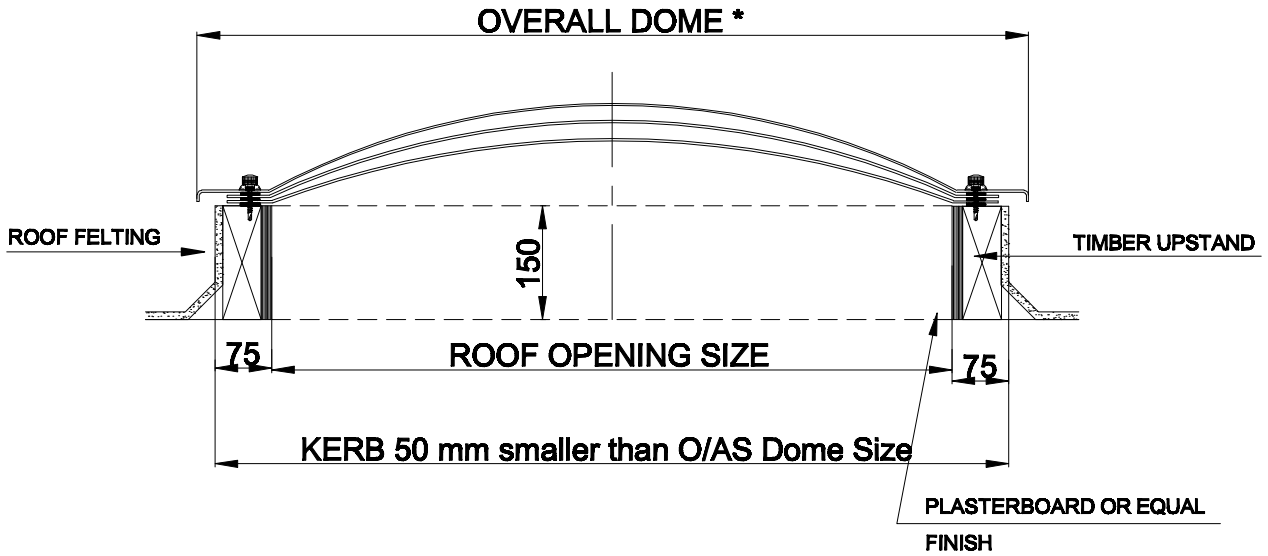

TYPICAL SECTION

\* OVERALL DOME SIZE IS ALWAYS 200 mm LARGER THAN ROOF OPENING SIZE

**BBS -MARK 1 ROOFLIGHTS ARE SOLD BY ROOF OPENING SIZES ONLY !**

**BUYER MUST PURCHASE THE REQUIRED ROOF OPENING SIZE .**

DESIGNED BY <b>S.PITT</b>	CHECKED :	WEST BROM ORDER NUMBER	FIRST ISSUE DATE: <b>2012</b>	SCALE: <b>1:10</b>
JOB TITLE:			DRAWING TITLE: <b>MK. 1 DOME TRIPLE SKIN PET-G</b>	
<b>BBS Building Components</b>			DRAWING NUMBER : <b>A4 - MK1 - SP -D3</b>	REVISION : <b>PRELIM</b>