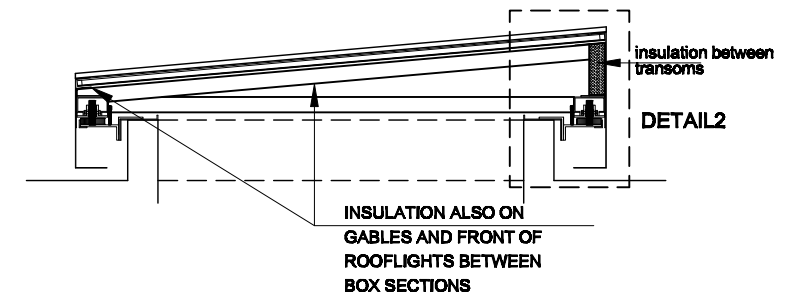

**PLAN VIEW**

BBS Mono-Pitch Sliding Rooflights can be manufactured to any bespoke size requested  
 BBS - Mono-Pitch Sliding Rooflights are usually fitted with standard Double Glazing comprising  
 6 mm Clear toughened outer  
 16 mm Argon cavity  
 6,4 mm Clear Low E laminated inner  
 Panel sizes should not exceed 1270 mm x 1270 mm if the rooflight has to comply with ACR [M]001:20122 requirements .

DRAWING NUMBER :  
**A3 - SL - WEB 52**  
**BBS Building Components**

DRAWING TITLE:  
**MONO-PITCH ELECTRIC SLIDING ROOFLIGHT ON RAILS ON UPSTAND BY OTHERS - S1 ACTUATORS**

FIRST ISSUE DATE:  
**DEC.2013**  
 SCALE:  
**1:25 / 1:5**