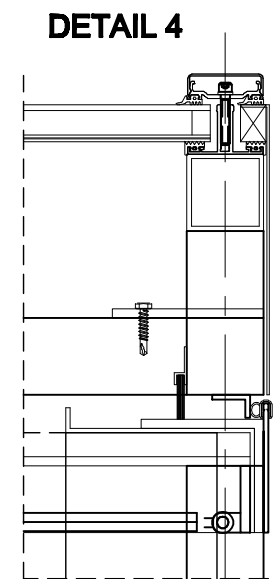

**PLAN VIEW**

BBS Mono-Pitch Sliding Rooflights can be manufactured to any bespoke size requested  
 BBS - Mono-Pitch Sliding Rooflights are usually fitted with standard Double Glazing comprising  
 6 mm Clear toughened outer  
 16 mm Argon cavity  
 6,4 mm Clear Low E laminated inner  
 Panel sizes should not exceed 1270 mm x 1270 mm if the rooflight has to comply with ACR [M]001:20122 requirements .

DRAWING NUMBER :  
**A3 - SL - WEB 52**  
**BBS Building Components**

DRAWING TITLE:  
**MONO-PITCH ELECTRIC SLIDING ROOFLIGHT ON RAILS ON UPSTAND BY OTHERS - S1 ACTUATORS**

FIRST ISSUE DATE:  
**DEC.2013**  
 SCALE:  
**1:25 / 1:5**