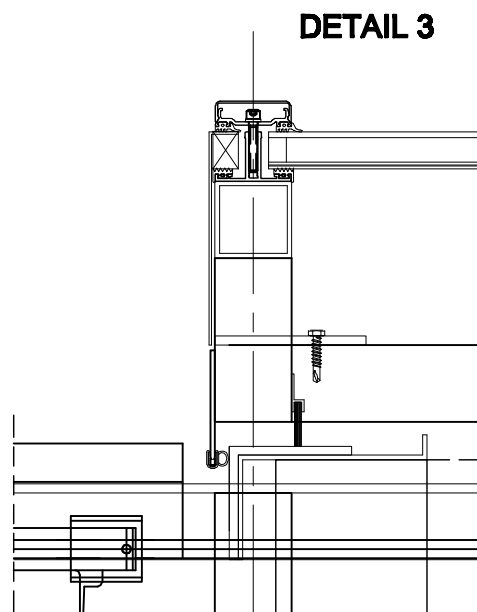

**PLAN VIEW**

BBS Mono-Pitch Sliding Rooflights can be manufactured to any bespoke size requested  
 BBS - Mono-Pitch Sliding Rooflights are usually fitted with standard Double Glazing comprising  
 6 mm Clear toughened outer  
 16 mm Argon cavity  
 6,4 mm Clear Low E laminated inner  
 Panel sizes should not exceed 1270 mm x 1270 mm if the rooflight has to comply with ACR [M]001:20122 requirements .

DRAWING NUMBER :  
**A3 - SL - WEB 52**  
**BBS Building Components**

DRAWING TITLE:  
**MONO-PITCH ELECTRIC SLIDING ROOFLIGHT ON RAILS ON UPSTAND BY OTHERS - S1 ACTUATORS**

FIRST ISSUE DATE:  
**DEC.2013**  
 SCALE:  
**1:25 / 1:5**