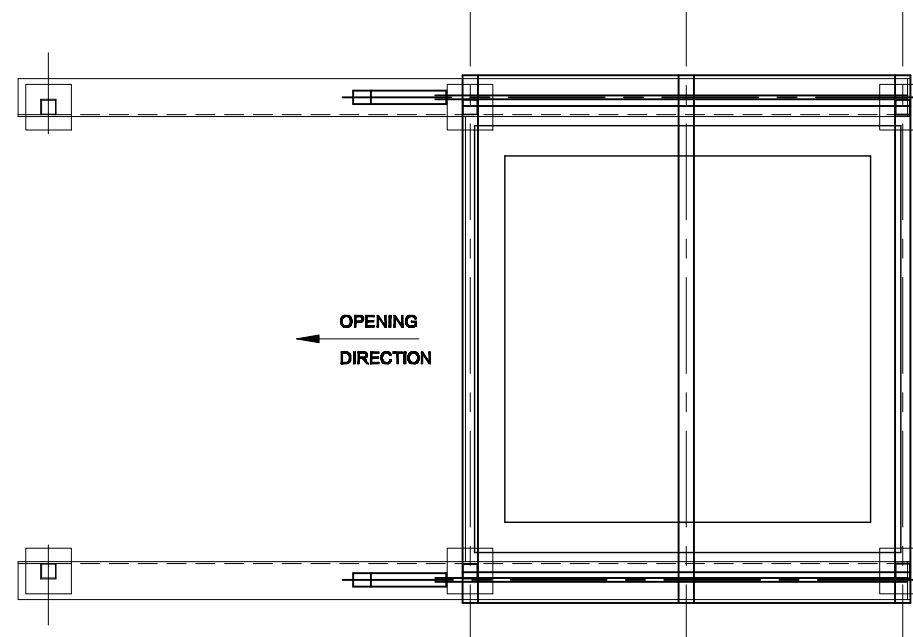

**PLAN VIEW**

BBS Mono-Pitch Sliding Rooflights can be manufactured to any bespoke size requested  
 BBS - Mono-Pitch Sliding Rooflights are usually fitted with standard Double Glazing comprising  
 6 mm Clear toughened outer  
 16 mm Argon cavity  
 6,4 mm Clear Low E laminated inner  
 Panel sizes should not exceed 1270 mm x 1270 mm if the rooflight has to comply with ACR [M]001:20122 requirements .

DRAWING NUMBER :  
**A3 - SL - WEB 52**  
**BBS Building Components**

DRAWING TITLE:  
**MONO-PITCH ELECTRIC SLIDING ROOFLIGHT ON RAILS ON UPSTAND BY OTHERS - S1 ACTUATORS**

FIRST ISSUE DATE:  
**DEC.2013**  
 SCALE:  
**1:25 / 1:5**