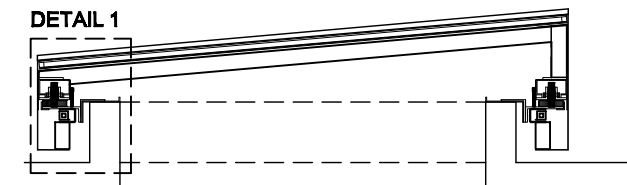

**PLAN VIEW**

BBS Mono-Pitch Sliding Rooflights can be manufactured to any bespoke size requested  
 BBS - Mono-Pitch Sliding Rooflights are usually fitted with standard Double Glazing comprising  
 6 mm Clear toughened outer  
 16 mm Argon cavity  
 6,4 mm Clear Low E laminated inner  
 Panel sizes should not exceed 1270 mm x 1270 mm if the rooflight has to comply with ACR [M]001:20122 requirements .

DRAWING NUMBER :  
**A3 - SL - WEB 52**  
**BBS Building Components**

DRAWING TITLE:  
**MONO-PITCH ELECTRIC SLIDING ROOFLIGHT ON RAILS ON UPSTAND BY OTHERS - S1 ACTUATORS**

FIRST ISSUE DATE:  
**DEC.2013**  
 SCALE:  
**1:25 / 1:5**